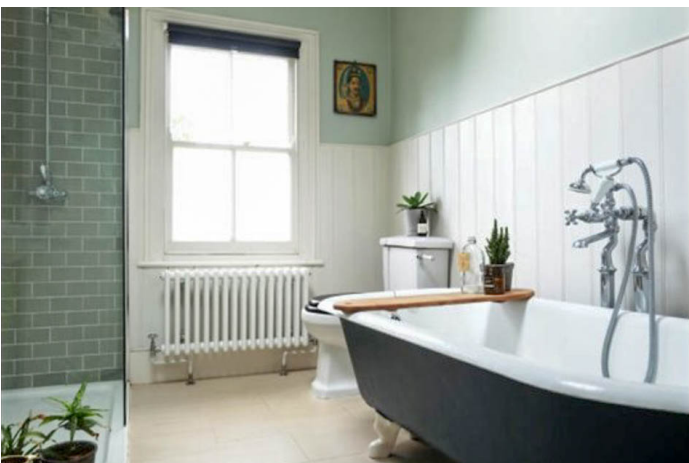

RES-7993, East London

A terraced Victorian Family home lovingly refurbished to a high standard with original features throughout

Inside M25

Additional information

NB- the sofa has changed and they now have a larger wooden table in the kitchen.