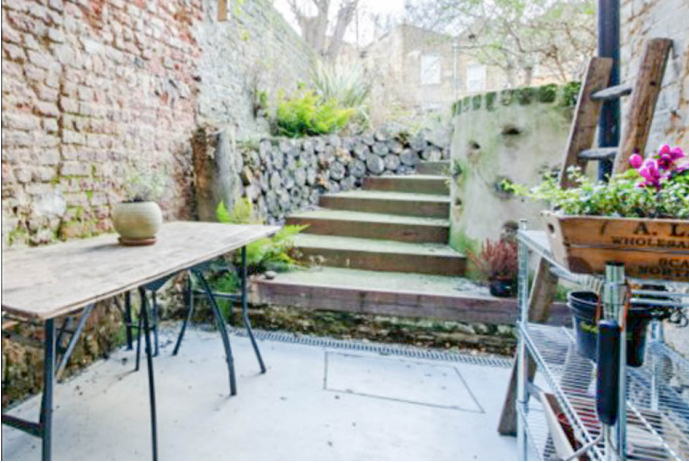

RES-7993, East London

A terraced Victorian Family home lovingly refurbished to a high standard with original features throughout

Inside M25

Additional information

NB- the sofa has changed and they now have a larger wooden table in the kitchen.